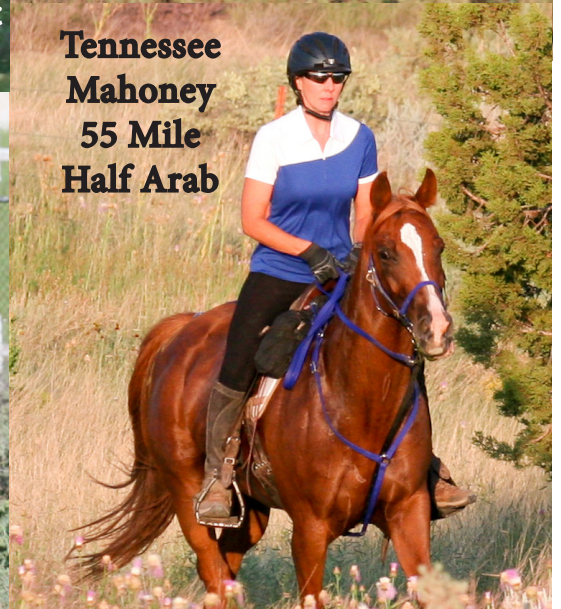

Specialized Saddles Fall '11 Newsletter

Tracy Kaden
55 Mile Lt Wt

All Photos by
Linda Sherrill

David Kaden
55 Mile Md Wt

Anna Wolfe
100 Mile Lt Wt

**Tennessee
Mahoney**
55 Mile
Half Arab

Forest Green
AHA CTR

Here is a list of the National Champions riding in Specialized Saddles:

- Tracy Kaden, 55 mile Lightweight Champion
- David Kaden, 55 mile Middleweight Champion
- Tennessee Mahoney, 55 mile Half Arab Champion
- Anna Wolfe, 100 mile Lightweight Champion

New Leather Color

A New color called Honey has replaced our Chestnut colored saddle leather. Like all other colors of leather, it is available at no extra cost. It is English Bridle leather which resists water, is soft, and doesn't require a break in period.