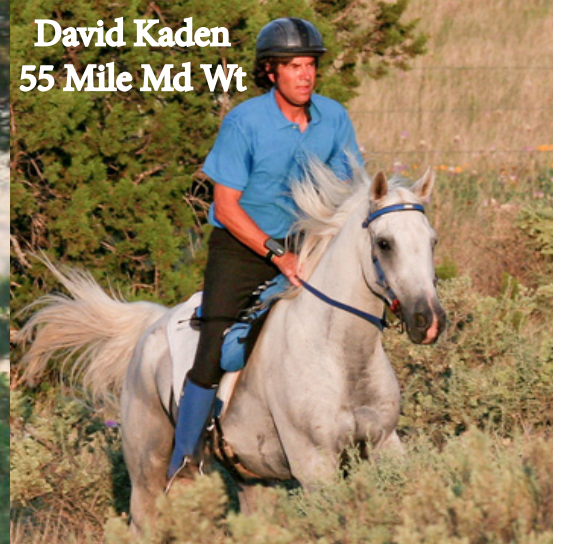

Specialized Saddles Fall '11 Newsletter

Tracy Kaden
55 Mile Lt Wt

All Photos by
Linda Sherrill

David Kaden
55 Mile Md Wt

Anna Wolfe
100 Mile Lt Wt

**Tennessee
Mahoney**
55 Mile
Half Arab

Forest Green
AHA CTR

Here is a list of the National Champions riding in Specialized Saddles:

- Tracy Kaden, 55 mile Lightweight Champion
- David Kaden, 55 mile Middleweight Champion
- Tennessee Mahoney, 55 mile Half Arab Champion
- Anna Wolfe, 100 mile Lightweight Champion